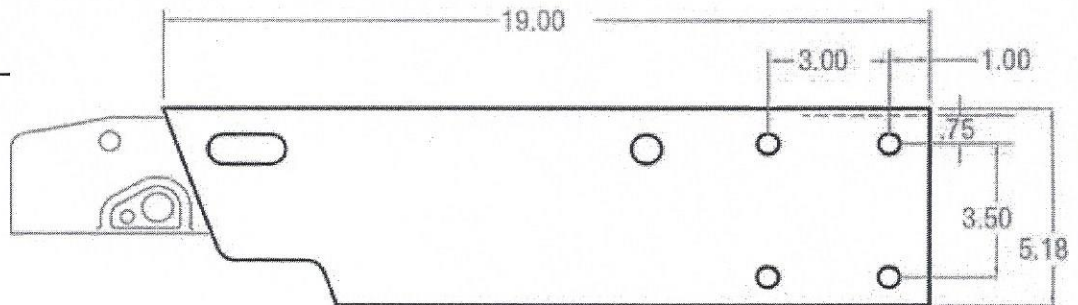

BOLT-ON, ZINC, A-60, A-75, A-84, XR-84 & AC-84

OUTER MEMBER CONT.

BOLT ON OUTER - 097-146-00

"S"=4 ON ASSY

Designed for top mount
bolting on 3" wide tongue
Compatible w/Titan mod.60
Tie Down mod. 66, Demco
mod.w/3/4" down holes.

BOLT ON OUTER - 097-104-00

"XL"=5 ON ASSY

Designed for bolting to
3" x 4" straight tongue.

BOLT ON OUTER - 097-108-00

"SXL"=6 ON ASSY

Designed for bolting to
3" x 5" straight tongue.

BOLT ON OUTER - 097-217-01

"A"=8 ON ASSY

Designed for top mount
bolting on 3" wide tongue.

Compatible w/Atwood mod.
w/1" down holes.