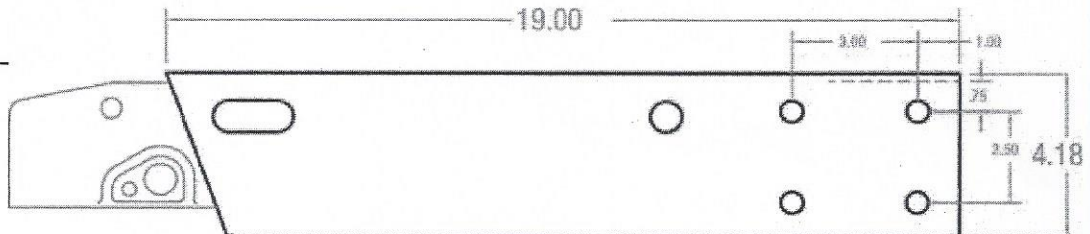

BOLT-ON, ZINC, A-60, A-75, A-84, XR-84 & AC-84

OUTER MEMBER CONT.

BOLT ON OUTER - 097-146-00

"S"=4 ON ASSY

Designed for top mount
bolting on 3" wide tongue
Compatible w/Titan mod.60
Tie Down mod. 66, Demco
mod.w/3/4" down holes.

BOLT ON OUTER - 097-104-00

"XL"=5 ON ASSY

Designed for bolting to
3" x 4" straight tongue.

BOLT ON OUTER - 097-108-00

"SXL"=6 ON ASSY

Designed for bolting to
3" x 5" straight tongue.

BOLT ON OUTER - 097-217-01

"A"=8 ON ASSY

Designed for top mount
bolting on 3" wide tongue.

Compatible w/Atwood mod.
w/1" down holes.