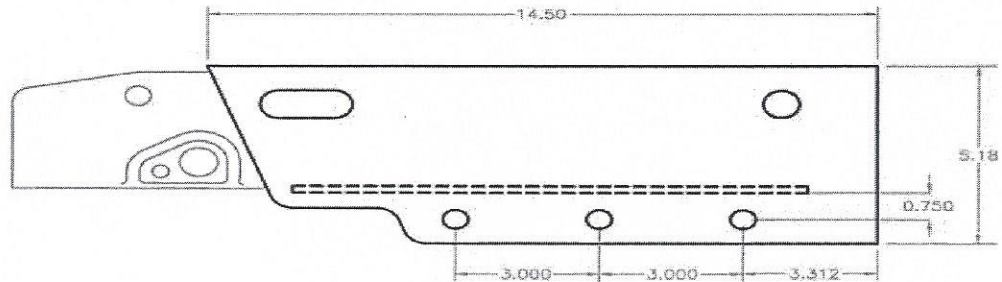

BOLT-ON, ZINC, A-60, A-75, A-84, XR-84 & AC-84

OUTER MEMBER CONT.

BOLT ON OUTER - 097-146-00

"S"=4 ON ASSY

Designed for top mount
bolting on 3" wide tongue
Compatible w/Titan mod.60
Tie Down mod. 66, Demco
mod.w/3/4" down holes.

BOLT ON OUTER - 097-104-00

"XL"=5 ON ASSY

Designed for bolting to
3" x 4" straight tongue.

BOLT ON OUTER - 097-108-00

"SXL"=6 ON ASSY

Designed for bolting to
3" x 5" straight tongue.

BOLT ON OUTER - 097-217-01

"A"=8 ON ASSY

Designed for top mount
bolting on 3" wide tongue.

Compatible w/Atwood mod.
w/1" down holes.