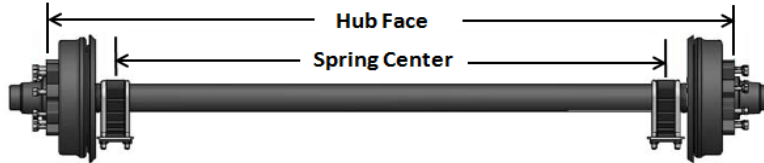

## Common Axle Running Gear 7,000lbs Axle, Eye/Eye Spring

### Choose an Axle length

Axle, Beam only  
See website or catalog for  
hub face sizes, Drop or  
Straight

### Other Related

U105	U-Bolt Kit 3" X 7-1/4", 1-3/4" spring, 5.2k-7k (1) kit per axle
AWS7	Leaf Spring, 7 leaf, 26" eye/eye 1-3/4", 7k per pair
90625	Nuts for brake assembly 3/8"-24 (5) per backing plate
90761	Bolts for brake assembly 3/8"-24 X 1" (5) per backing plate
80881	Brake Line Kit, Hydraulic, Single
5429	Brake Line Kit, Hydraulic, Tandem