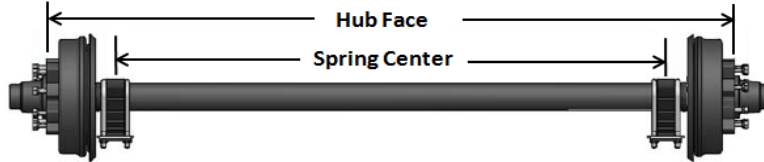

WHOLESALE TRAILER SUPPLY

Part of Dexter Distribution Group
A DexKo Global Company
Together is Better

Common Axle Running Gear 5,200lbs - 6,000lbs Axle, Eye/Eye Spring

Choose an Axle length

Axle, Beam only
See website or catalog for
hub face sizes, Drop or
Straight

Choose Idler or Drum

LC137859-K6	Idler/Hub 655 Bolt Center, w/Bearing KIT6, 5.2k-6k
LC122094-K6	Hub/Drum 12", 655 Bolt Center, w/Bearing KIT6, 5.2k-6k

Choose Brake Type (Backing Plate) (FB=Free Backing)

Choose a Hanger Kit

H1125	Hanger Kit, Single, eye/eye 1-3/4" spring, **
H1001	Hanger Kit, Single, eye/eye 1-3/4" spring, rear eye hanger
H2125	Hanger Kit, Tandem 33", Curved EQ #13-104, eye/eye 1-3/4" spring, **
H2257	Hanger Kit, Tandem 35", Curved EQ #91301, eye/eye 1-3/4" spring, **
H1002	Hanger Kit, Tandem, Straight EQ #R2, eye/eye 1-3/4" spring
H1002D	Hanger Kit, Tandem, Curved EQ #13-104, eye/eye 1-3/4" spring

*** Comes with 7/16" threaded stepdown bolts*

H2125, H1002 & H1002D fit 15" tires (5.2k) - H2257 fit 16" tires

Other Related

U103	U-Bolt Kit 3" X 6-1/2", 1-3/4" spring, 5.2k-6k (1) kit per axle
AWS5	Leaf Spring, 5 leaf, 26" eye/eye 1-3/4", 5k per pair
AWS6	Leaf Spring, 6 leaf, 26" eye/eye 1-3/4", 6k per pair
90625	Nuts for brake assembly 3/8"-24 (5) per backing plate
80881	Brake Line Kit, Hydraulic, Single
5429	Brake Line Kit, Hydraulic, Tandem