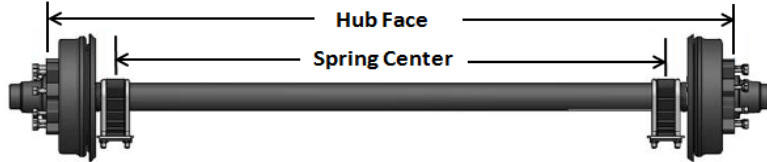

WHOLESALE TRAILER SUPPLY

Part of Dexter Distribution Group
A DexKo Global Company
Together is Better

Common Axle Running Gear 3,500lbs Axle, Eye/Eye Spring

Choose an Axle length

Axle, Beam only
See website or catalog for
hub face sizes, Drop or
Straight

Choose Idler or Drum

LC122098-K3	Idler/Hub 545 Bolt Center, w/Bearing KIT3
LC126003-K3	Hub/Drum 10", 545 Bolt Center, w/Bearing KIT3

Choose Brake Type (Backing Plate) (FB=Free Backing)

48972	Brake Assembly 10" X 2-1/4" Electric, RT
48973	Brake Assembly 10" X 2-1/4" Electric, LT
40715M	Brake Assembly 10" X 2-1/4" Hydraulic, Galvanized, FB, RT
40716M	Brake Assembly 10" X 2-1/4" Hydraulic, Galvanized, FB, LT

Choose a Hanger Kit

H1125	Hanger Kit, Single, eye/eye 1-3/4" spring, **
H1001	Hanger Kit, Single, eye/eye 1-3/4" spring, rear eye hanger
H2125	Hanger Kit, Tandem 33", Curved EQ #13-104, eye/eye 1-3/4" spring, **
H1002	Hanger Kit, Tandem, Straight EQ #R2, eye/eye 1-3/4" spring
H1002D	Hanger Kit, Tandem, Curved EQ #13-104, eye/eye 1-3/4" spring

**** Comes with 7/16" threaded stepdown bolts**

Other Related

U102	U-Bolt Kit 2-3/8, 1-3/4" spring, 3.5k (1) kit per axle
AWS4	Leaf Spring, 4 leaf, 26" eye/eye 1-3/4", 4k per pair
LC122085	Nuts for brake assembly 7/16"-20, (4) per backing plate
80881	Brake Line Kit, Hydraulic, Single
5429	Brake Line Kit, Hydraulic, Tandem