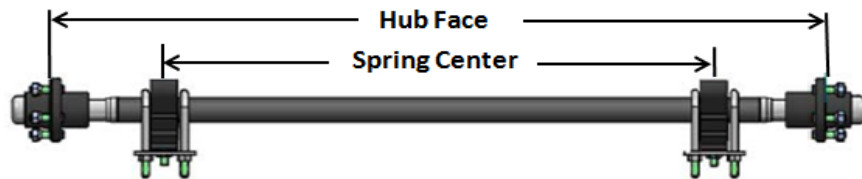

Choose an Axle length

Axle, Beam only
See website or catalog for hub face sizes, 2k Straight in stock, Drop is special order, 1-1/6" grind on spindle

Choose Idler

LC134574-K1	Idler/Hub 440 Bolt Center, w/Bearing KIT1
LC134332-K1	Idler/Hub 545 Bolt Center, Small Face (5-1/2"), w/Bearing KIT1
LC158529-K1	Idler/Hub 545 Bolt Center, Large Face (6-1/2"), w/Bearing KIT1

Choose Brake Type (Backing Plate)

2k Axles, may not have brake flanges, check inventory
7in Drums & Brake Assemblies are available, see website or catalog

Choose a Hanger Kit

H1125	Hanger Kit, Single, eye/eye 1-3/4" spring, **
H1001	Hanger Kit, Single, eye/eye 1-3/4" spring, rear eye hanger
H2125	Hanger Kit, Tandem, Curved EQ #13-104, eye/eye 1-3/4" spring, **
H1002	Hanger Kit, Tandem, Straight EQ #R2, eye/eye 1-3/4" spring
H1002D	Hanger Kit, Tandem, Curved EQ #13-104, eye/eye 1-3/4" spring

** Comes with 7/16" threaded stepdown bolts

Other Related

U100	U-Bolt Kit 1-3/4", 1-3/4" spring, 2k (1) kit per axle
AWS2	Leaf Spring, 2 leaf, 26" eye/eye 1-3/4", 2k per pair

Choose Tire Wheel Combo (see website for full list)

Use 8"-12" Wheel on 545 BC small face (5-1/2") Idler/Hub
Use 13"-15" Wheel on 545 BC large face (6-1/2") Idler/Hub
Use 10"-15" Wheel on 545 BC 7" Hub/Drum

TW48012440MW	Tire Wheel Combo 480-12C, 440 White Mod	990lbs
TW48012C440WS	Tire Wheel Combo 480-12C, 440 White Spoke	990lbs
TW48012545MW	Tire Wheel Combo 480-12C, 545 White Mod	990lbs
TW48012C545WS	Tire Wheel Combo 480-12C, 545 White Spoke	990lbs
TW53012C440MW	Tire Wheel Combo 530-12C, 440 White Mod	1,045lbs
TW53012C440WS	Tire Wheel Combo 530-12C, 440 White Spoke	1,045lbs
TW53012C545MW	Tire Wheel Combo 530-12C, 545 White Mod	1,045lbs
TW53012C545WS	Tire Wheel Combo 530-12C, 545 White Spoke	1,045lbs
TW13145MW	Tire Wheel Combo 175-80D 13C, 545 White Mod	1,360lbs
TW13144SW	Tire Wheel Combo 175-80D 13C, 440 White Spoke	1,360lbs
TW13145SW	Tire Wheel Combo 175-80D 13C, 545 White Spoke	1,360lbs